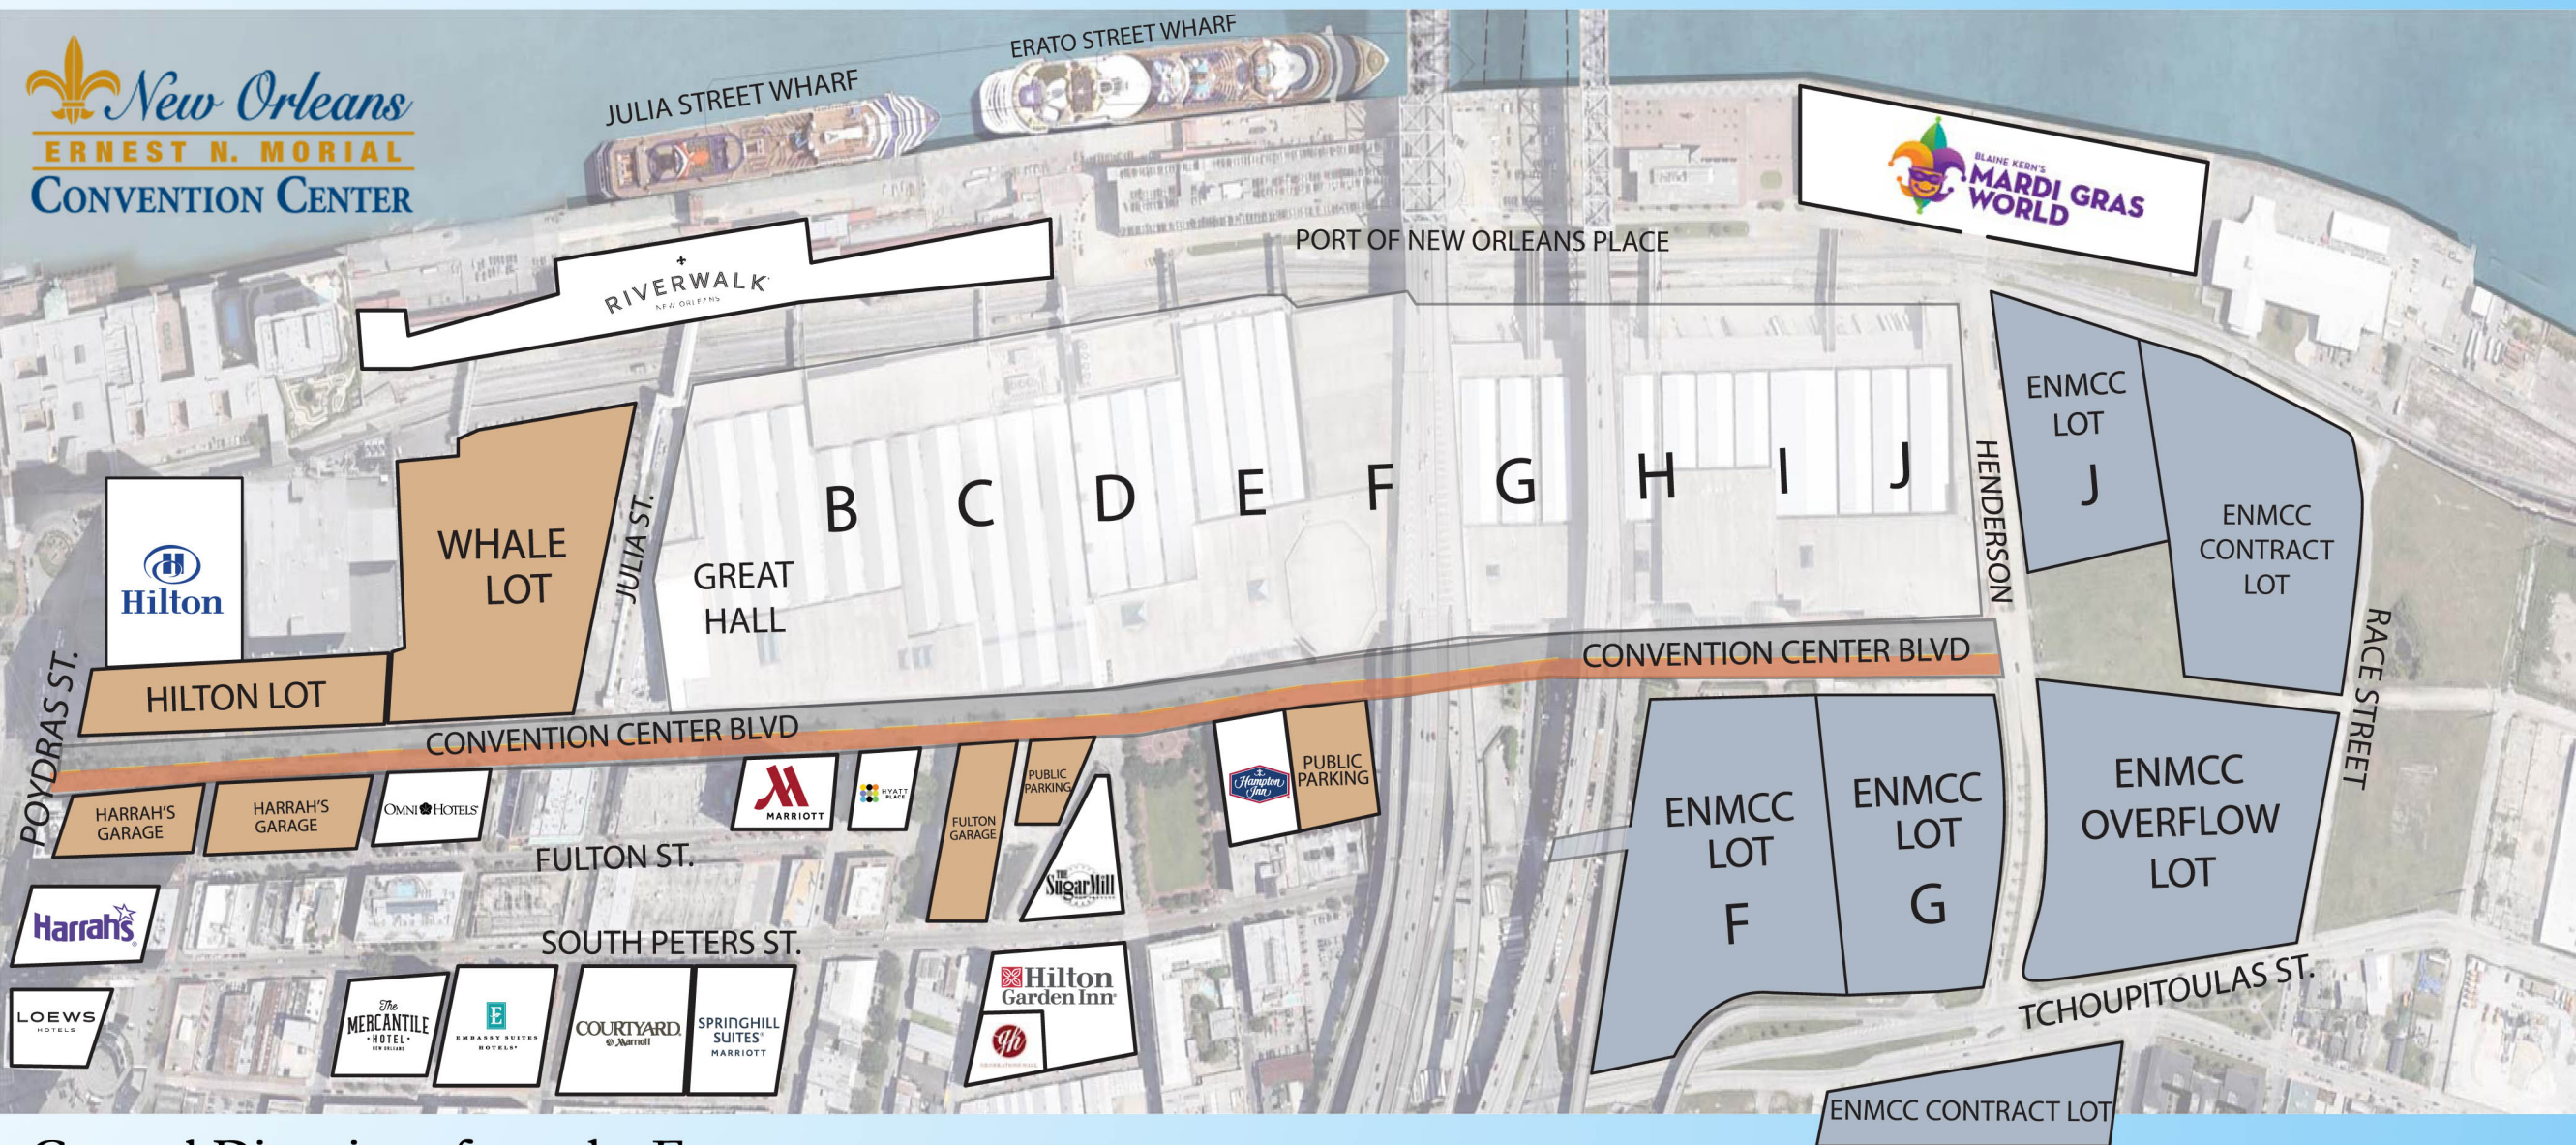

General Directions from the West:

Take I-10 East towards Slidell/Downtown New Orleans. Merge Right, continuing on I-10. (Do not take I-610 towards Slidell). Stay in the left two lanes and merge onto Exit 234A on the left toward Westbank/Highway 90 (Do not remain on I-10 towards Slidell).

Exit right at the Tchoupitoulas/South Peters Street exit. This is the last exit before crossing the Crescent City Connection bridge. Continue straight on Calliope St. Riverbound.

You'll see our facility directly in front of you. Follow the signs to enter the Convention Center parking lots.

General Directions from the East:

Take I-10 West to Exit 234C (West Bank/Highway 90)

Continue on Westbank/Highway 90. Pass the St. Charles Exit and take the next exit, which is Tchoupitoulas/South Peters Street (This is the last exit before crossing the Crescent City Connection bridge)

Continue straight on Calliope St. Riverbound.

You'll see our facility directly in front of you. Follow the signs to enter the Convention Center parking lots.